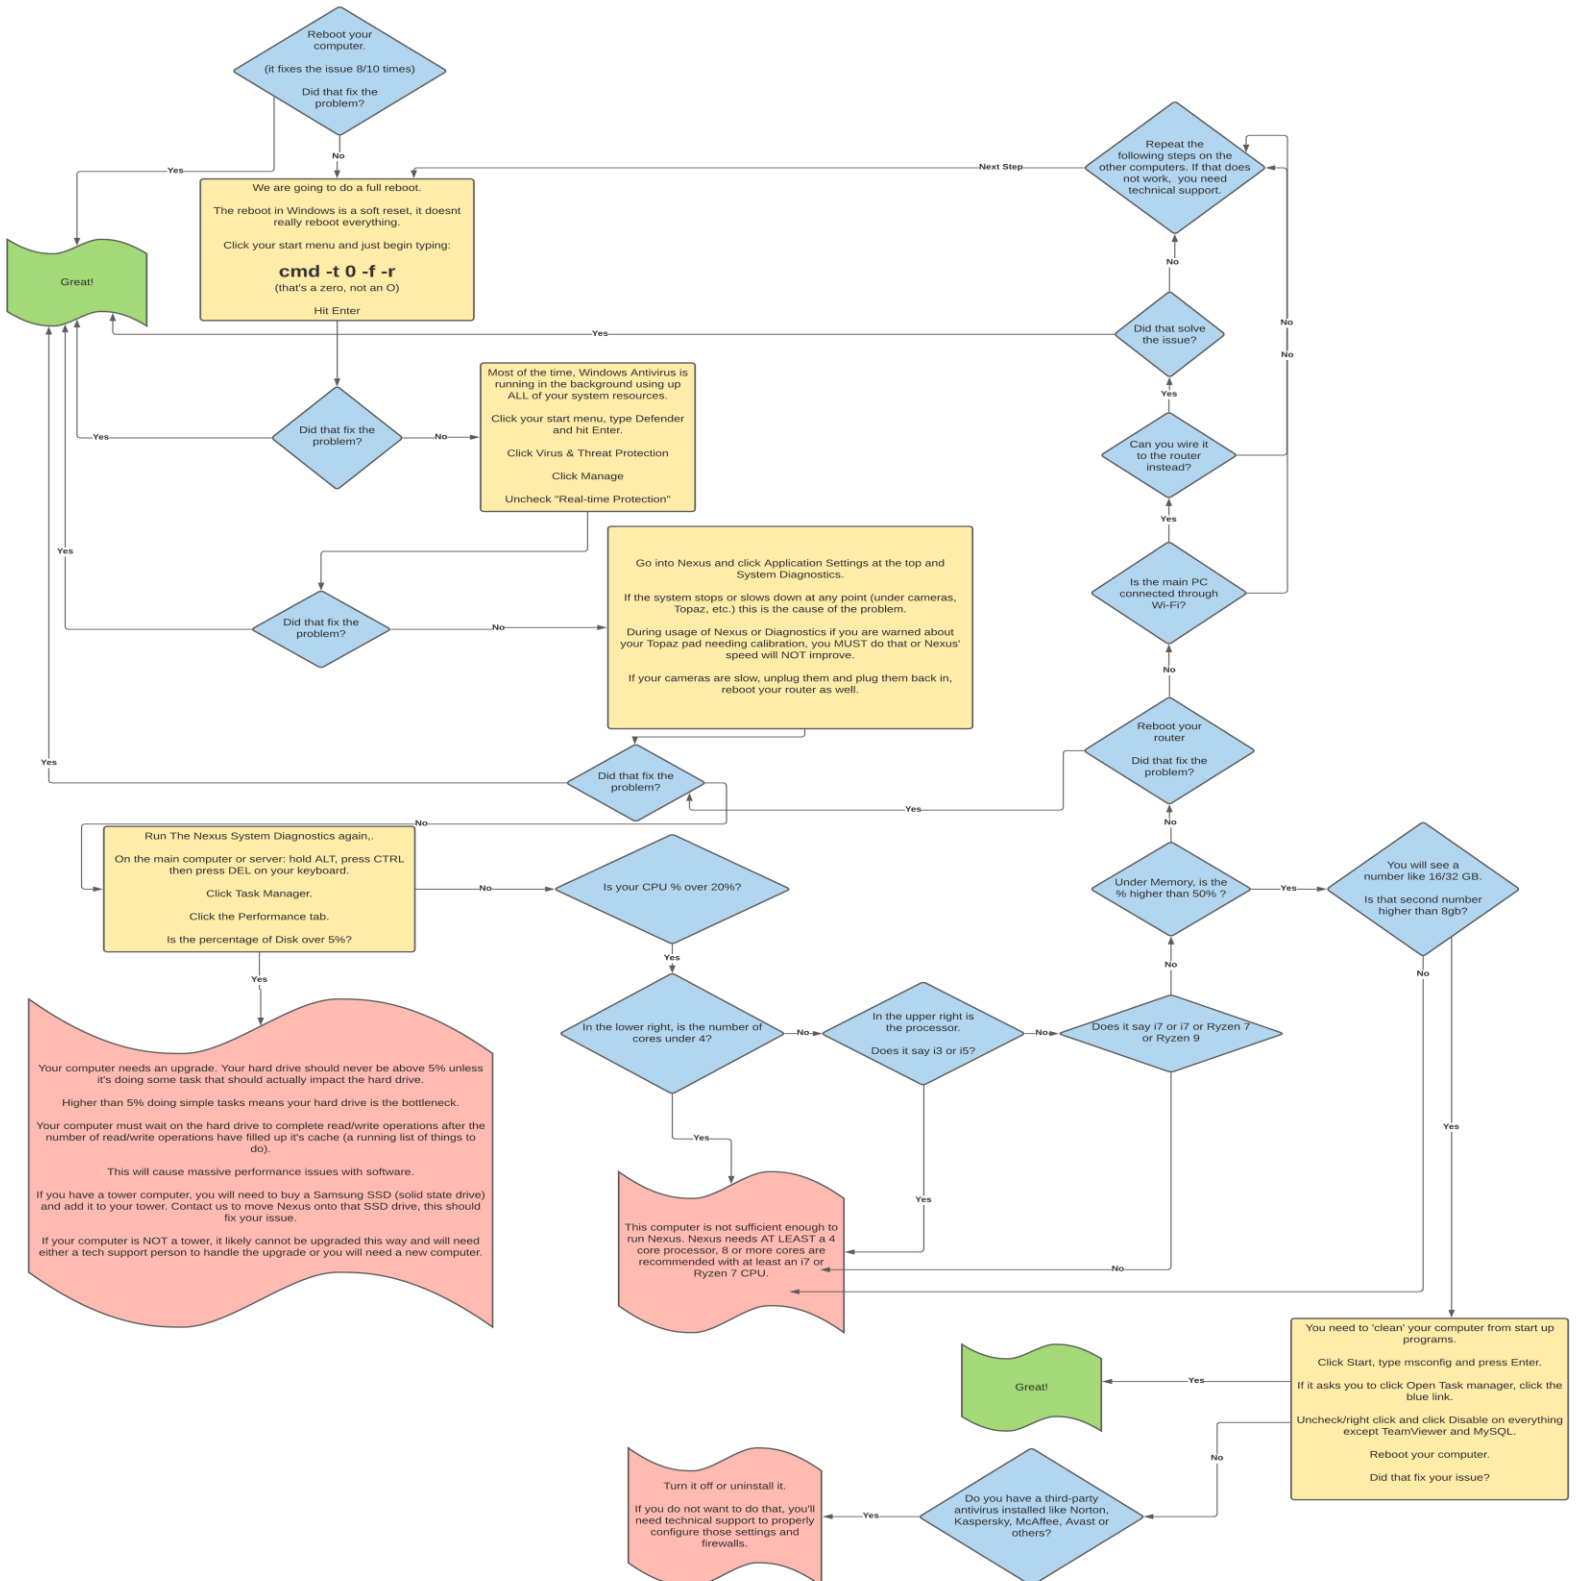

NEXUS

RECYCLING MANAGEMENT SYSTEM

Camera Diagnostic and Repair Manual

Under the software/service agreement: cameras are not covered under free support.

Any assistance with cameras by LOGIC NINE will incur support charges.

This document contains the same questions, diagnoses and procedures we would utilize while serving you.

It is recommended you attempt them yourself before requesting assistance.

Do not share this document. It is not licensed for distribution.